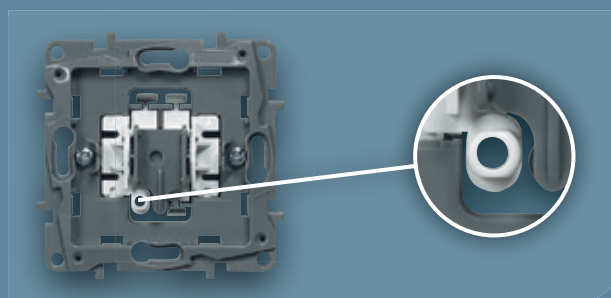

And it's even easier to install!

CONTROLS

Finishes added without the need for tools.

Mechanisms take up less space, making them easier to install and adjust in the box.

SOCKETS

MULTI-GANG

Due to the interlocking grid system, multi-gang installation is quick and easy.

Automatic terminals on the control mechanisms. Quick and easy installation. Wide release keys for easier manipulation.

Controls can be converted to illuminated function by simply adding an LED. Light visible through translucent standard cover plates.

Rigid insulated plastic grid. New claws for greater tensile resistance.

IP2X protection for totally safe installation.

Sockets ready to connect: screw terminals supplied open for quicker installation.

Safety shutter system on all sockets.