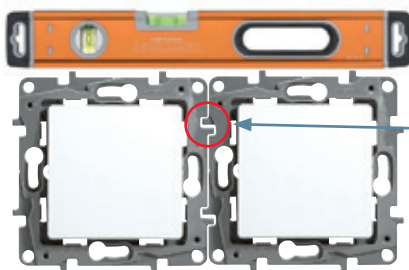

And it's even easier to install!

CONTROLS

Finishes added without the need for tools.

Mechanisms take up less space, making them easier to install and adjust in the box.

SOCKETS

MULTI-GANG

Due to the interlocking grid system, multi-gang installation is quick and easy.

Automatic terminals on the control mechanisms. Quick and easy installation. Wide release keys for easier manipulation.

Controls can be converted to illuminated function by simply adding an LED. Light visible through translucent standard cover plates.

Rigid insulated plastic grid. New claws for greater tensile resistance.

IP2X protection for totally safe installation.

Sockets ready to connect: screw terminals supplied open for quicker installation.

Safety shutter system on all sockets.