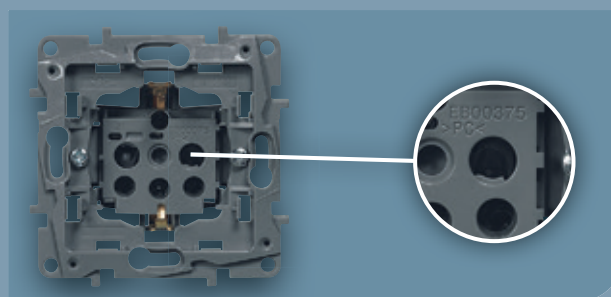

And it's even easier to install!

CONTROLS

Finishes added without the need for tools.

Mechanisms take up less space, making them easier to install and adjust in the box.

SOCKETS

MULTI-GANG

Due to the interlocking grid system, multi-gang installation is quick and easy.

Automatic terminals on the control mechanisms. Quick and easy installation. Wide release keys for easier manipulation.

Controls can be converted to illuminated function by simply adding an LED. Light visible through translucent standard cover plates.

Rigid insulated plastic grid. New claws for greater tensile resistance.

IP2X protection for totally safe installation.

Sockets ready to connect: screw terminals supplied open for quicker installation.

Safety shutter system on all sockets.