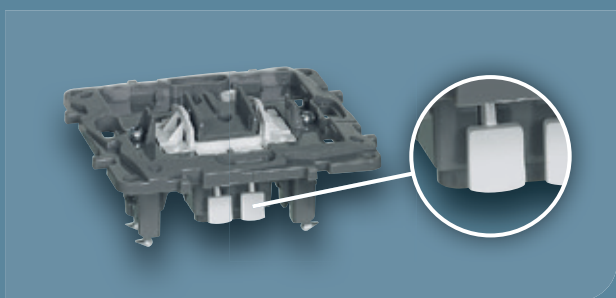

And it's even easier to install!

CONTROLS

Finishes added without the need for tools.

Mechanisms take up less space, making them easier to install and adjust in the box.

SOCKETS

MULTI-GANG

Due to the interlocking grid system, multi-gang installation is quick and easy.

Automatic terminals on the control mechanisms. Quick and easy installation. Wide release keys for easier manipulation.

Controls can be converted to illuminated function by simply adding an LED. Light visible through translucent standard cover plates.

Rigid insulated plastic grid. New claws for greater tensile resistance.

IP2X protection for totally safe installation.

Sockets ready to connect: screw terminals supplied open for quicker installation.

Safety shutter system on all sockets.